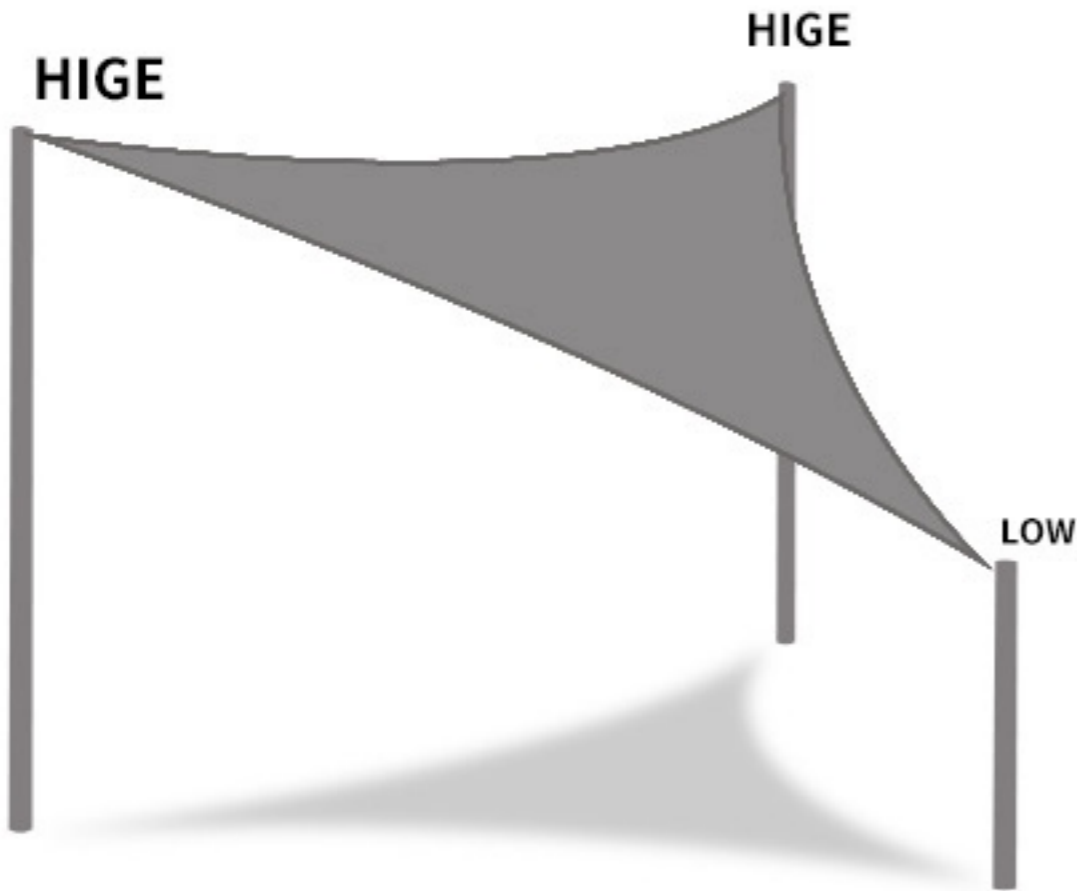

# TIPS OF SHADE SAIL INSTALLATION

EN

INbod008\_GL

840-219

## Triangle Shade sail :

Choose two corners higher than another corner

## Rectangle Shade sail :

Choose two corners higher than others